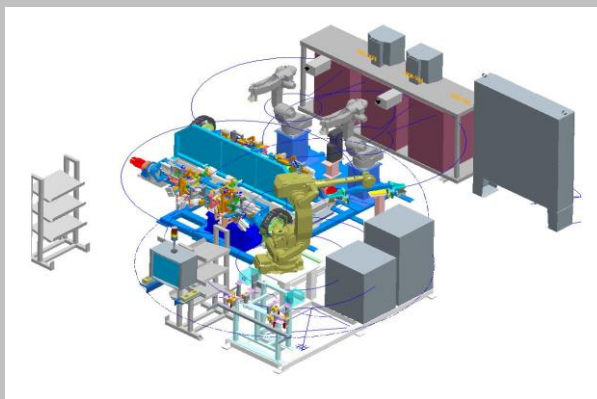

M.P.T.'s Team can:
- improve productivity and ergonomics
- reduce production costs

NOVEMBER						
S	M	T	W	T	F	S
		1	2	3	4	5
6	7	8	9	10	11	12
13	14	15	16	17	18	19
20	21	22	23	24	25	26
27	28	29	30			

INCREASED PROFITS WITH BETTER AUTOMATION!

MAY						
S	M	T	W	T	F	S
1	2	3	4	5	6	7
8	9	10	11	12	13	14
15	16	17	18	19	20	21
22	23	24	25	26	27	28
29	30	31				

JULY						
S	M	T	W	T	F	S
					1	2
3	4	5	6	7	8	9
10	11	12	13	14	15	16
17	18	19	20	21	22	23
24 31	25	26	27	28	29	30

DECEMBER						
S	M	T	W	T	F	S
				1	2	3
4	5	6	7	8	9	10
11	12	13	14	15	16	17
18	19	20	21	22	23	24
25	26	27	28	29	30	31

'Maximize Productivity Today with MPT'

Phone: (519) 683-6122

Toll Free: (800) 641-4407

www.mptinc.com

P.O. Box 788, 1411 Community Rd., Dresden, Ontario, N0P 1M0